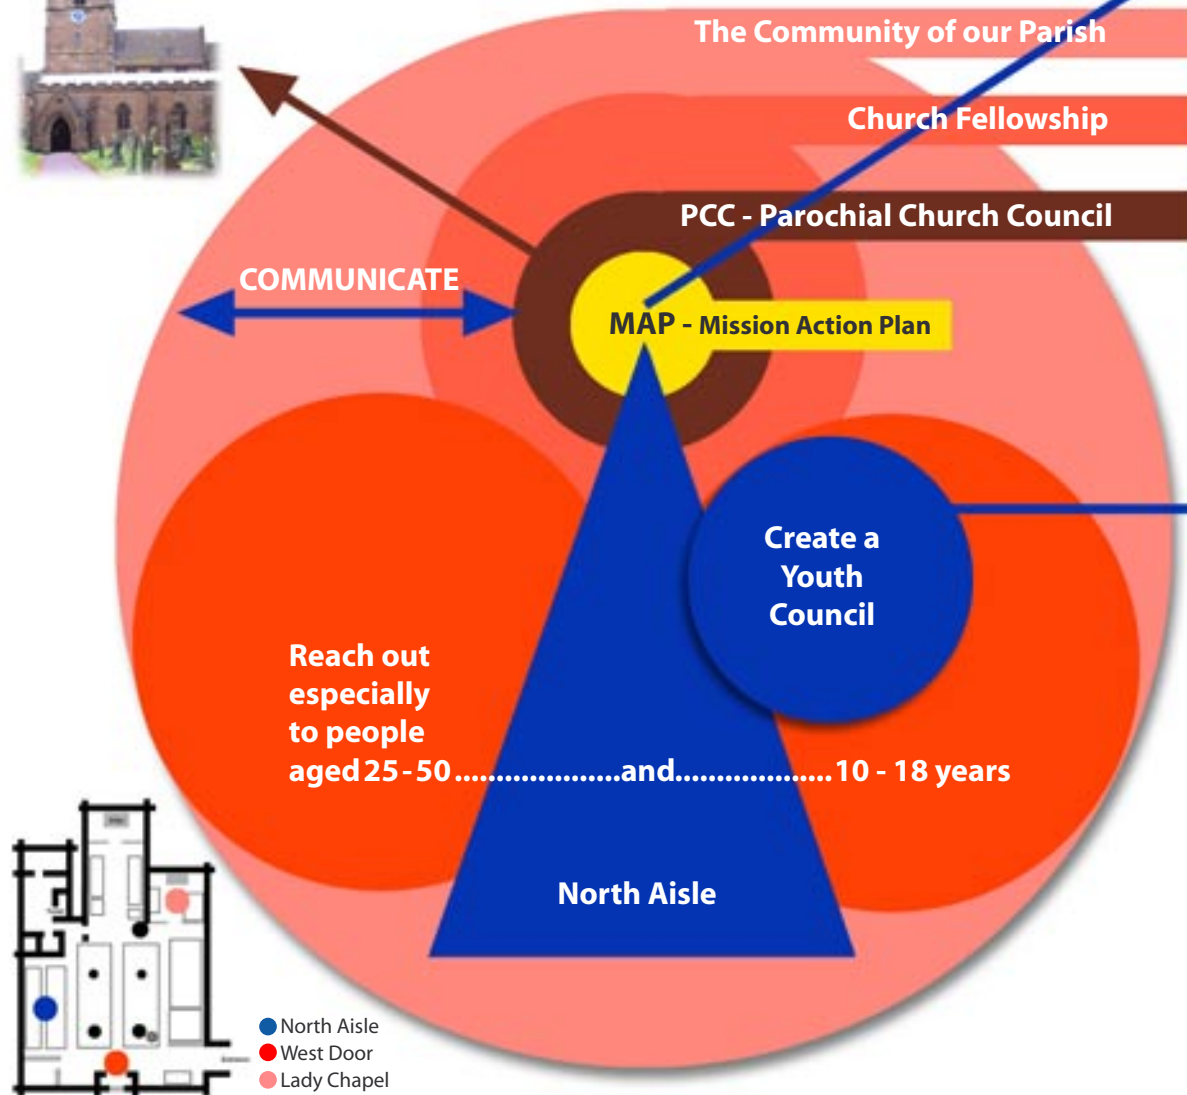

This leaflet is being distributed to all homes in the Church Parish with the 2018 Easter card.

Our Aim for 2018 is to grow the Christian Way of Life in Pattingham and Patshull

Church improvements...

- **Lady Chapel** - Modified to create a better place for prayer and remembrance.
- **West Door** - Opening up of the area allowing door to be used for marriage and funeral services.

● North Aisle

The proposed North Aisle development is for a large open area with improved kitchen facilities, allowing many new uses for all ages such as entertainment and music, hobby, craft and special interest events with displays and demonstrations.

Aim...

Each year Church Council members for Pattingham and Patshull identify the challenges in achieving this aim and produces a plan of action.

The challenges in 2018 include...

- Increasing people aged 25 to 50 in the congregation.
- Better social space and catering facilities.
- Encouraging people to ask for help.
- Looking at variety and length of services.
- Giving young people a voice in decision making.

The 2018 plan is...

New forms of Church Services

- In places in the community - not just in the Church.
- Holding services at different times in the week.
- Varying the style of service to attract younger people.
- Inviting different people to deliver services.
- Making more imaginative use of the Church's excellent audio/visual system. Let us know of your ideas, please.